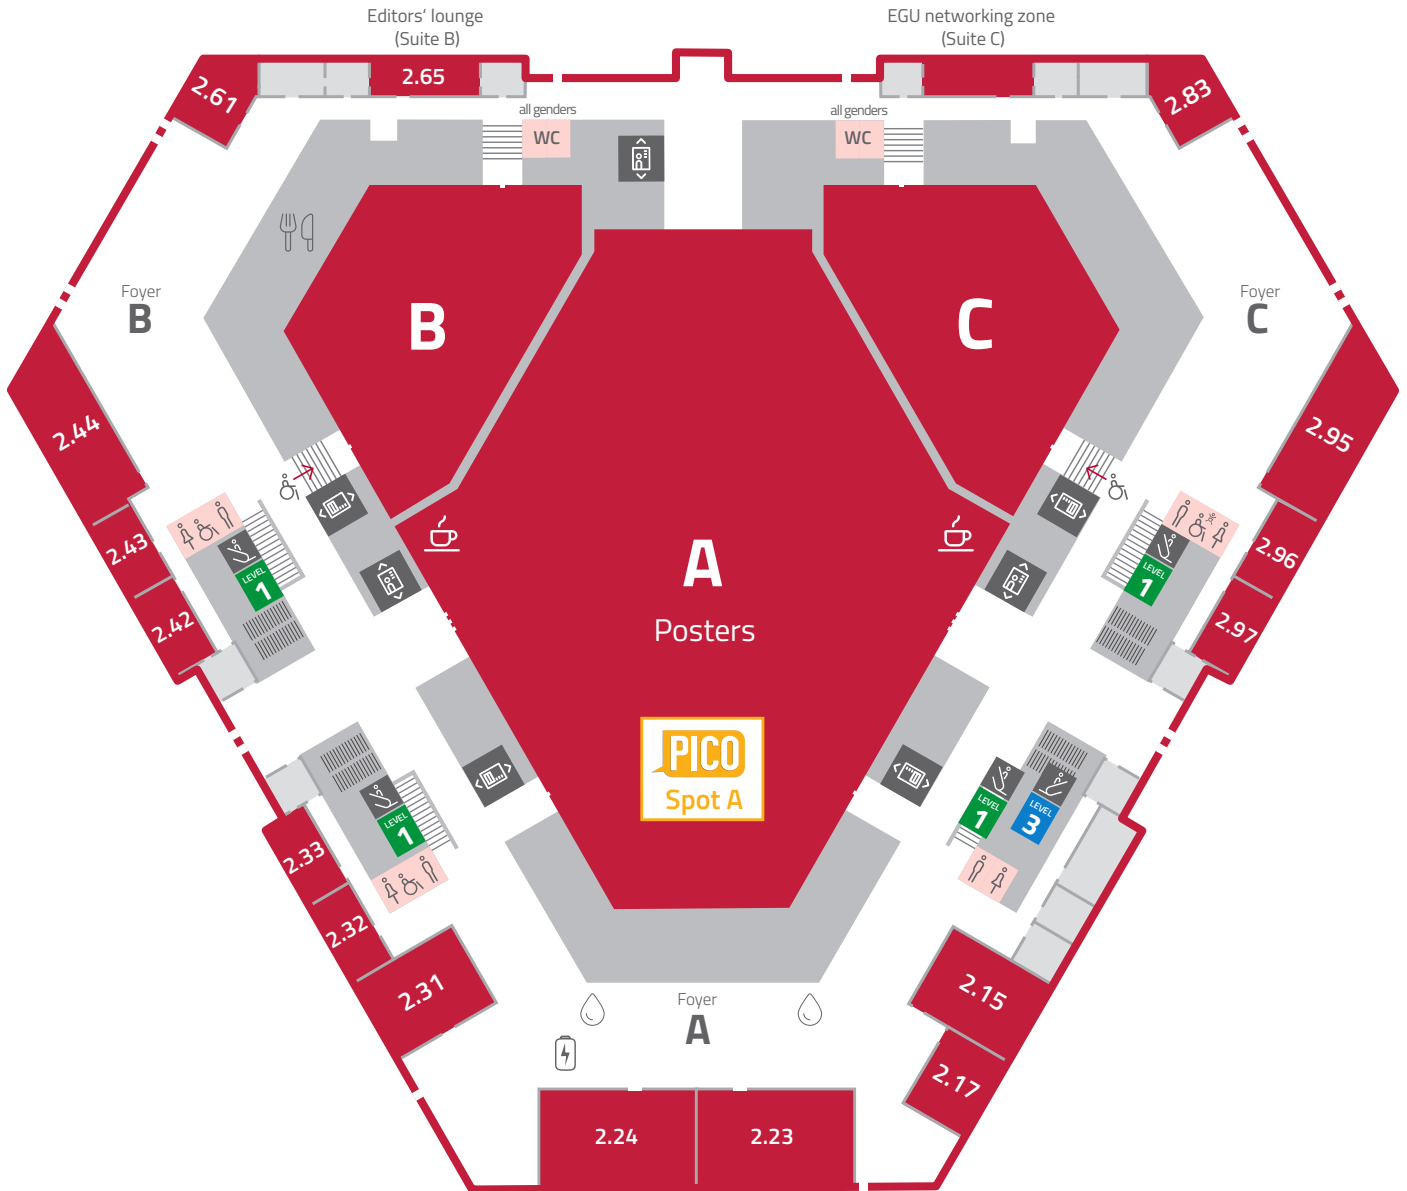

General Assembly 2024

Purple Level -2 – basement

Lecture rooms | Posters X1 | X2 | X3 | Exhibition

	Coffee spot		Elevator		Restaurants		Artist-in-residence: Lucia Perez-Diaz		Cloakroom
	Restroom		Escalator		Water station		Artist-in-residence: Ilias Tsagas		
	Baby-care room		Stairs		Charging station		Stage		

General Assembly 2024

Yellow Level 0 – ground floor

Lecture rooms | Press centre | Posters X4 | X5 | Exhibition

	Coffee spot		Elevator		Information		Restaurants		Poster print service
	Restroom		Escalator		Meeting point		Charging station		
	Baby-care room		Stairs		Water station		Stage		

General Assembly 2024

Green Level 1 – first floor

Lecture rooms | Exhibition

	Coffee spot		Elevator		Charging station
	Restroom		Escalator		
	Baby-care room		Stairs		

General Assembly 2024

Red Level 2 – second floor

Lecture rooms | Poster Hall A | EGU Editors

	Coffee spot		Elevator		Restaurants
	Restroom		Escalator		Water station
	Baby-care room		Stairs		Charging station

General Assembly 2024

Blue Level 3 – third floor