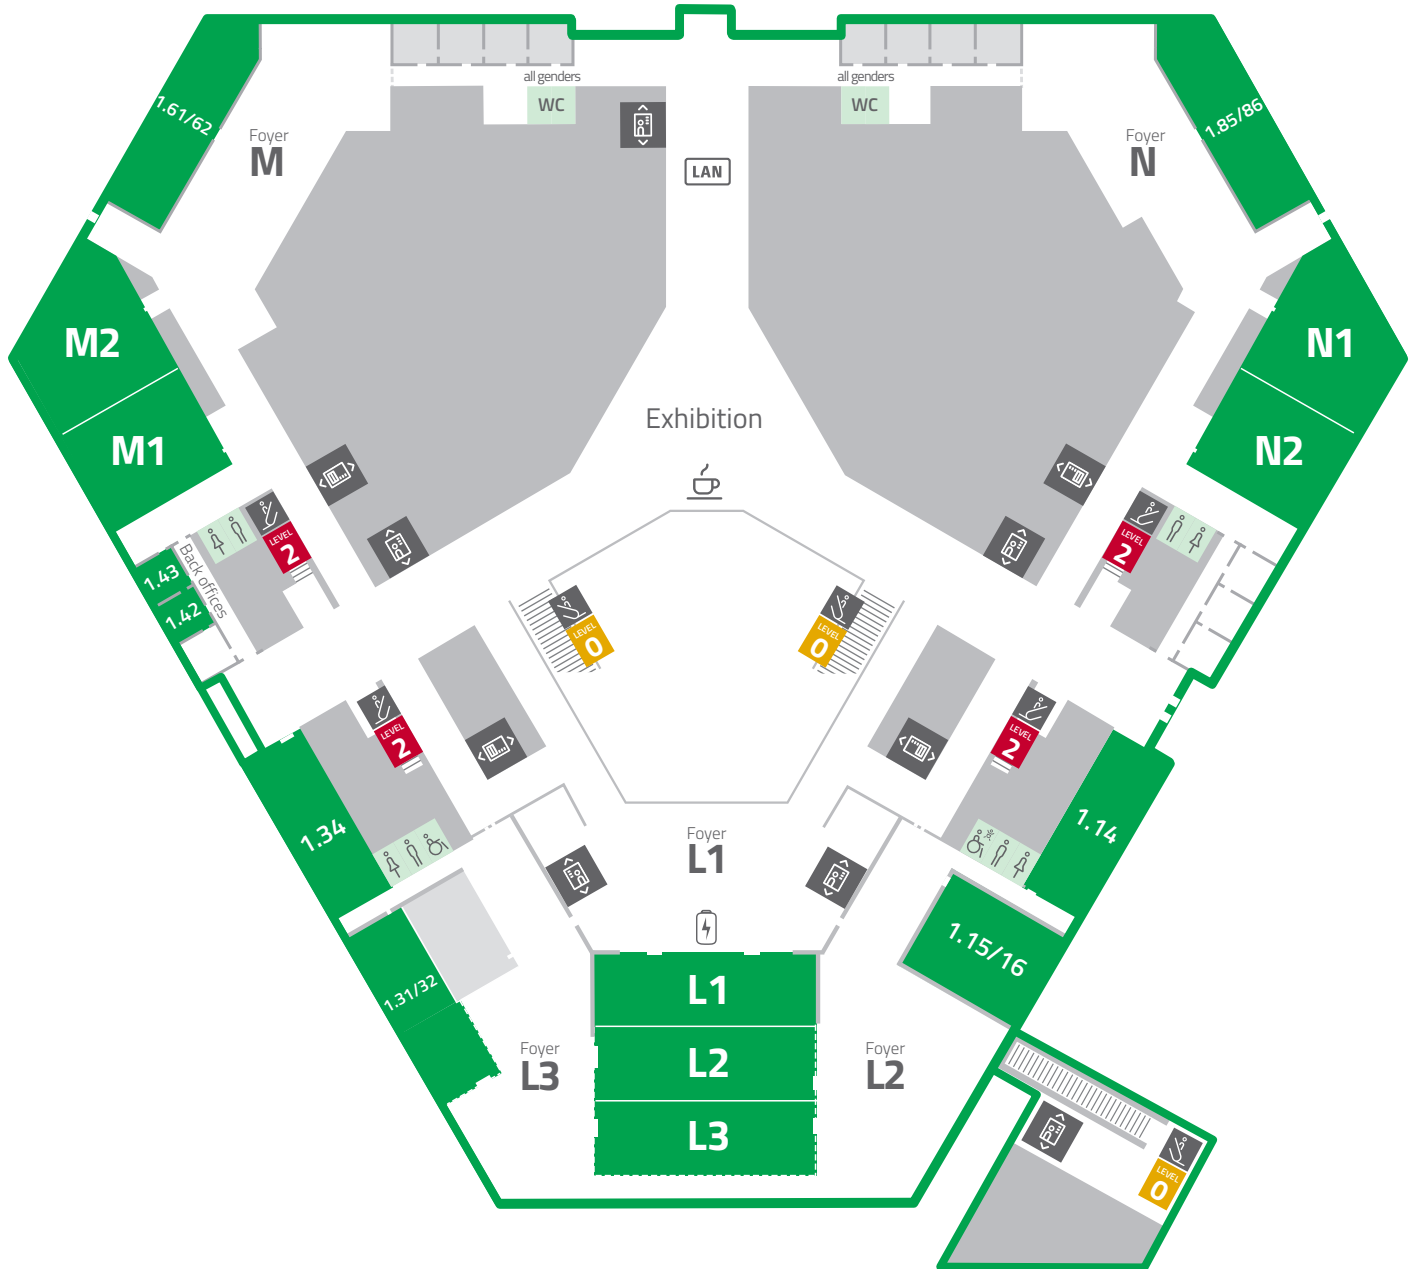

General Assembly 2024

Purple Level -2 – basement

Lecture rooms | Posters X1 | X2 | X3 | Exhibition

	Coffee spot		Elevator		Restaurants		Artist-in-residence: Lucia Perez-Diaz		Cloakroom
	Restroom		Escalator		Water station		Artist-in-residence: Ilias Tsagas		
	Baby-care room		Stairs		Charging station		Stage		

General Assembly 2024

Yellow Level 0 – ground floor

Lecture rooms | Press centre | Posters X4 | X5 | Exhibition

	Coffee spot		Elevator		Information		Restaurants		Poster print service
	Restroom		Escalator		Meeting point		Charging station		
	Baby-care room		Stairs		Water station		Stage		

General Assembly 2024

Green Level 1 – first floor

Lecture rooms | Exhibition

	Coffee spot		Elevator		Charging station
	Restroom		Escalator		
	Baby-care room		Stairs		

General Assembly 2024

Red Level 2 – second floor

Lecture rooms | Poster Hall A | EGU Editors

	Coffee spot		Elevator		Restaurants
	Restroom		Escalator		Water station
	Baby-care room		Stairs		Charging station

General Assembly 2024

Blue Level 3 – third floor