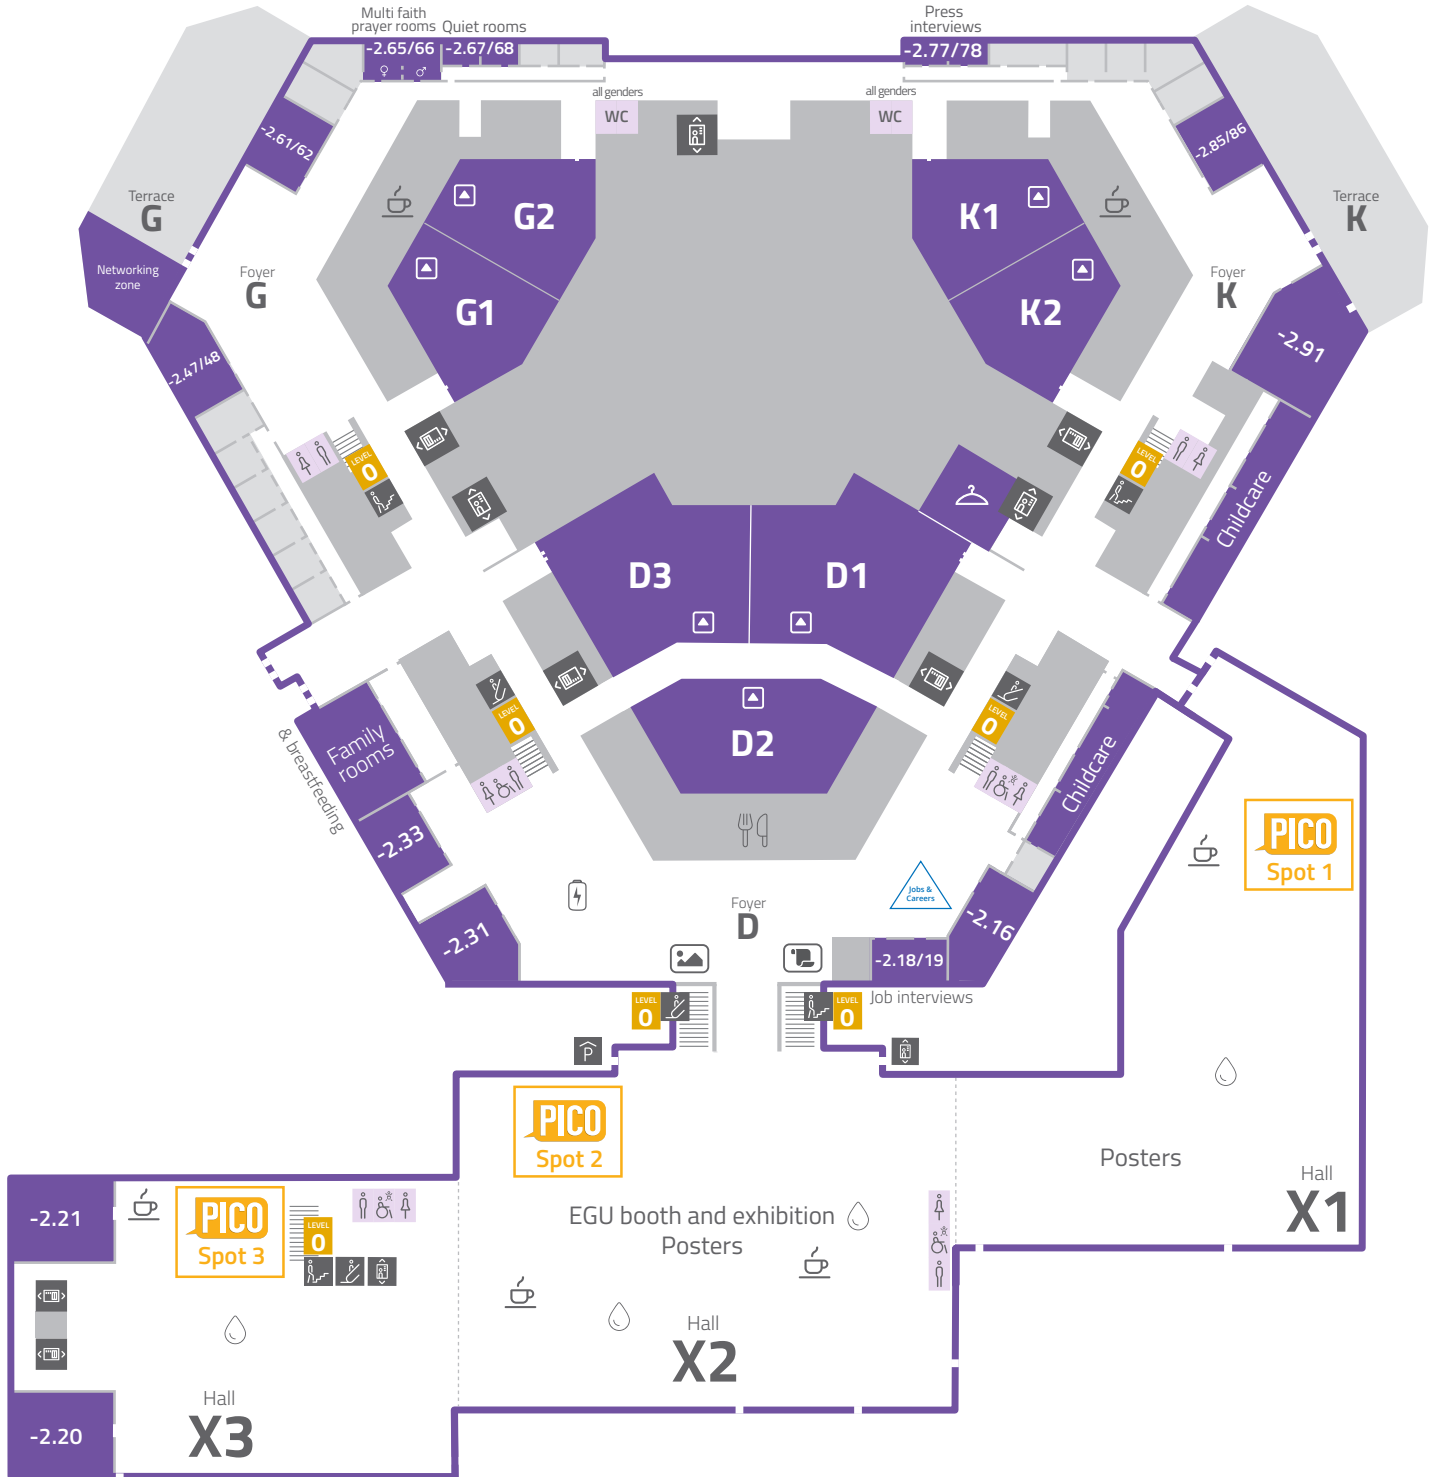

General Assembly 2024

Purple Level -2 – basement

Lecture rooms | Posters X1 | X2 | X3 | Exhibition

	Coffee spot		Elevator		Restaurants		Artist-in-residence: Lucia Perez-Diaz		Cloakroom
	Restroom		Escalator		Water station		Artist-in-residence: Ilias Tsagas		
	Baby-care room		Stairs		Charging station		Stage		

General Assembly 2024

Yellow Level 0 – ground floor

Lecture rooms | Press centre | Posters X4 | X5 | Exhibition

	Coffee spot		Elevator		Information		Restaurants		Poster print service
	Restroom		Escalator		Meeting point		Charging station		
	Baby-care room		Stairs		Water station		Stage		

General Assembly 2024

Green Level 1 – first floor

Lecture rooms | Exhibition

	Coffee spot		Elevator		Charging station
	Restroom		Escalator		
	Baby-care room		Stairs		

General Assembly 2024

Red Level 2 – second floor

Lecture rooms | Poster Hall A | EGU Editors

	Coffee spot		Elevator		Restaurants
	Restroom		Escalator		Water station
	Baby-care room		Stairs		Charging station

General Assembly 2024

Blue Level 3 – third floor