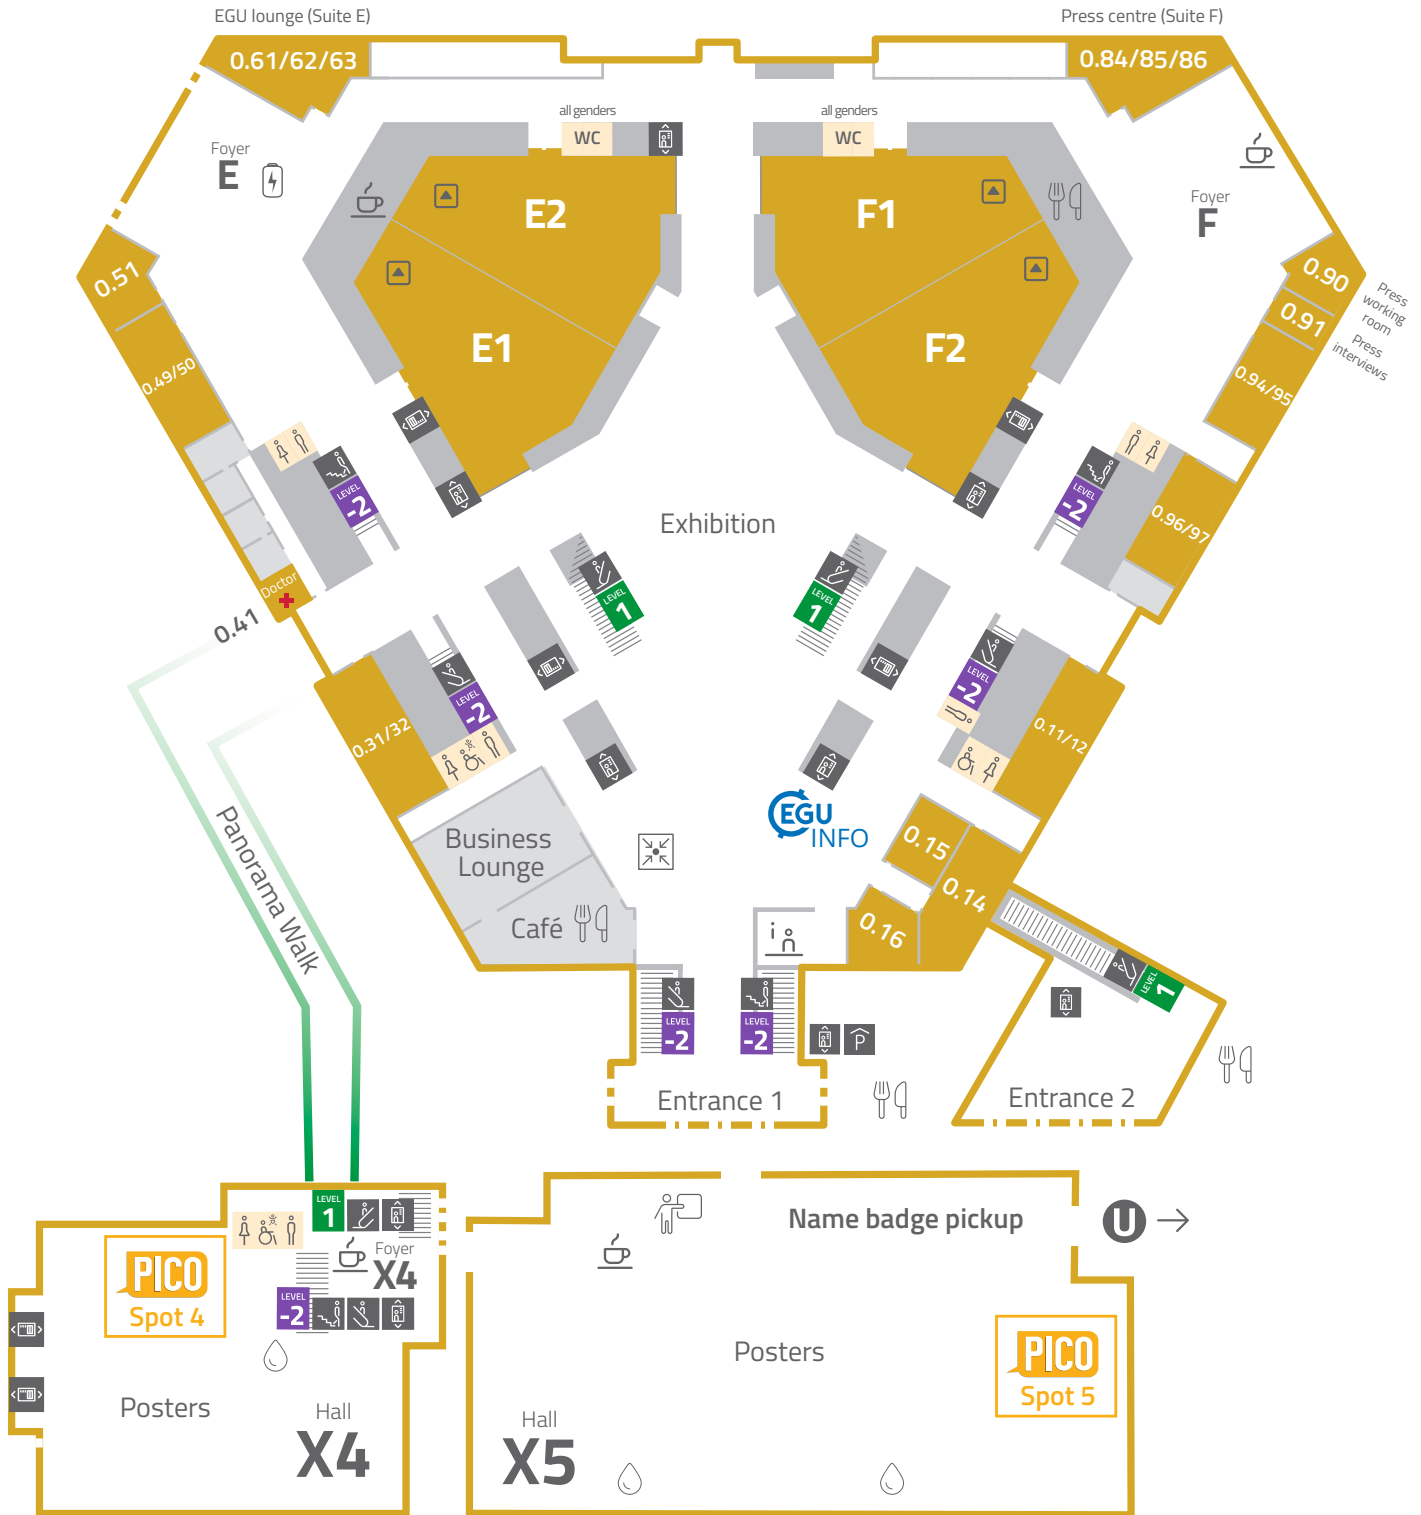

General Assembly 2024

Purple Level -2 – basement

Lecture rooms | Posters X1 | X2 | X3 | Exhibition

	Coffee spot		Elevator		Restaurants		Artist-in-residence: Lucia Perez-Diaz		Cloakroom
	Restroom		Escalator		Water station		Artist-in-residence: Ilias Tsagas		
	Baby-care room		Stairs		Charging station		Stage		

General Assembly 2024

Yellow Level 0 – ground floor

Lecture rooms | Press centre | Posters X4 | X5 | Exhibition

	Coffee spot		Elevator		Information		Restaurants		Poster print service
	Restroom		Escalator		Meeting point		Charging station		
	Baby-care room		Stairs		Water station		Stage		

General Assembly 2024

Green Level 1 – first floor

Lecture rooms | Exhibition

	Coffee spot		Elevator		Charging station
	Restroom		Escalator		
	Baby-care room		Stairs		

General Assembly 2024

Red Level 2 – second floor

Lecture rooms | Poster Hall A | EGU Editors

	Coffee spot		Elevator		Restaurants
	Restroom		Escalator		Water station
	Baby-care room		Stairs		Charging station

General Assembly 2024

Blue Level 3 – third floor