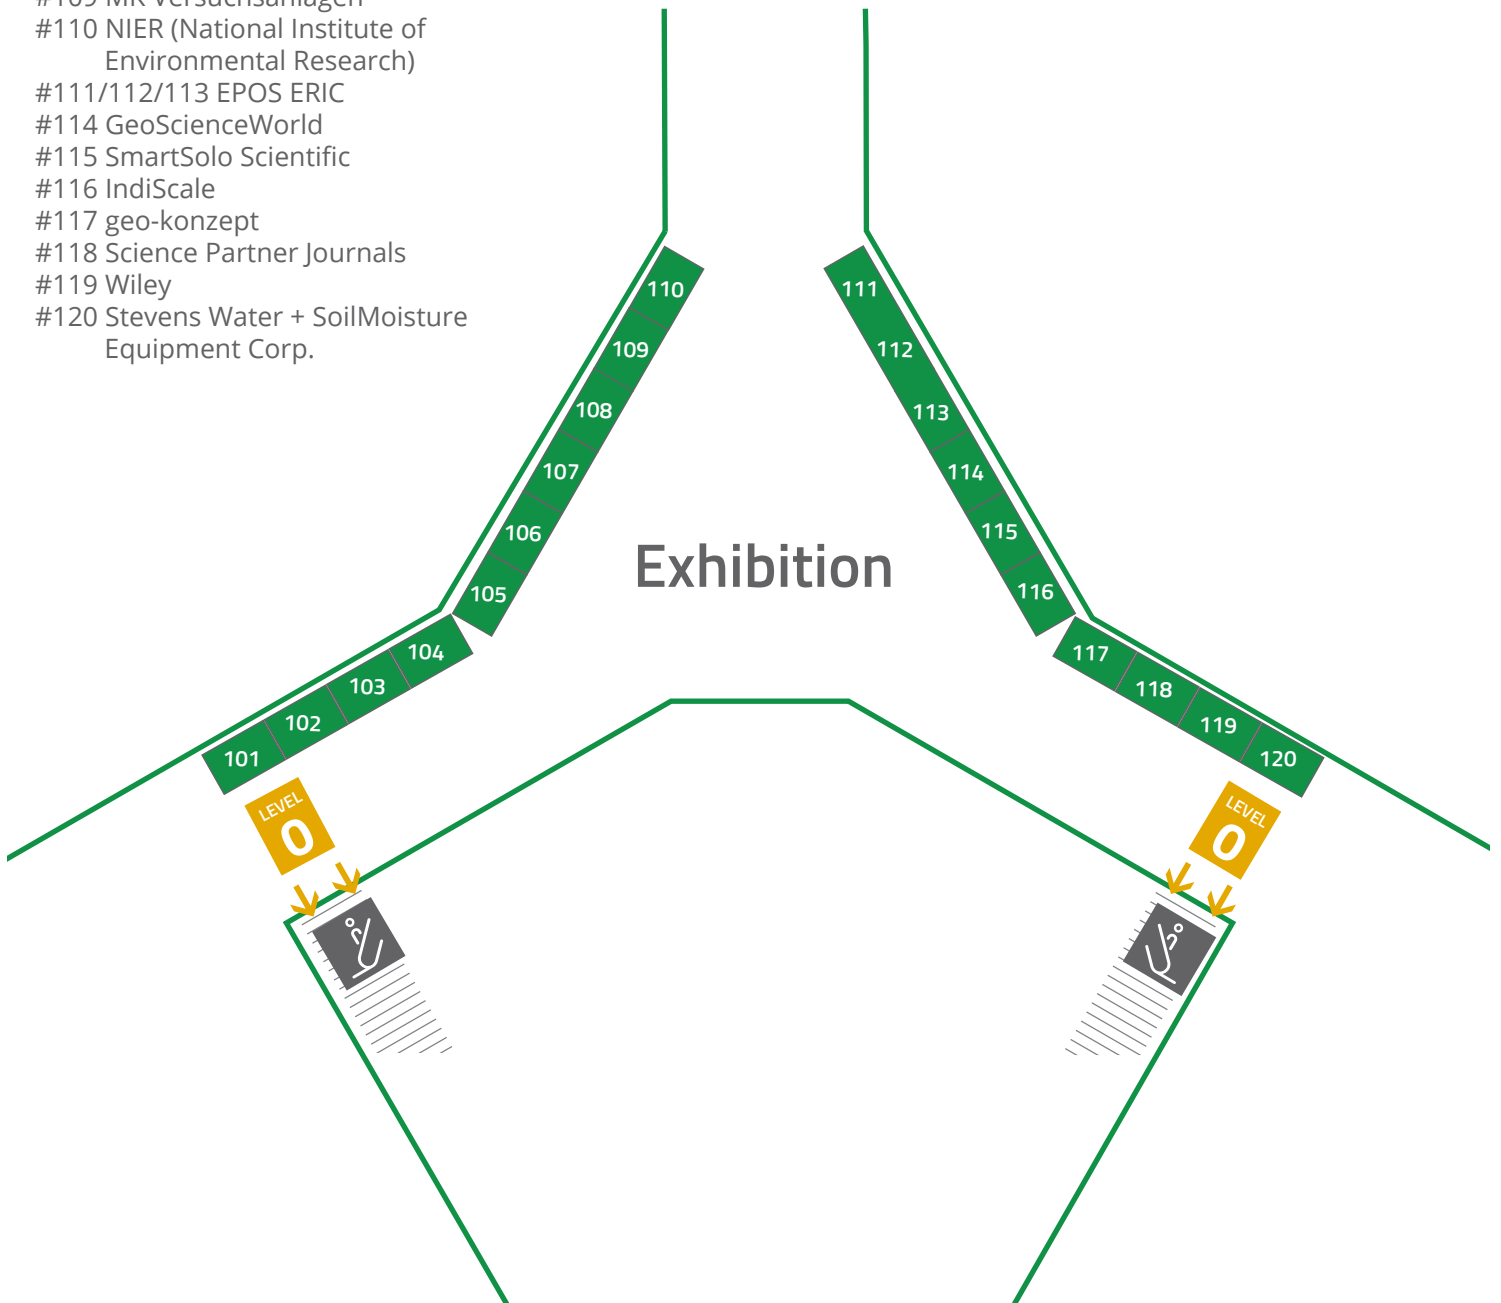

General Assembly 2024 Exhibition Gallery

Green Level 1 (first floor)

- #101 EGI
- #102 Gaiacode Ltd
- #103 µDose
- #104 DURAG GROUP
- #105 Royal Society Publishing
- #106 MathWorks
- #107 RIEGL
- #108 Thermo Fisher Scientific
- #109 MK Versuchsanlagen
- #110 NIER (National Institute of Environmental Research)
- #111/112/113 EPOS ERIC
- #114 GeoScienceWorld
- #115 SmartSolo Scientific
- #116 IndiScale
- #117 geo-konzept
- #118 Science Partner Journals
- #119 Wiley
- #120 Stevens Water + SoilMoisture Equipment Corp.

Booth types

101 S (2 x 3 m)