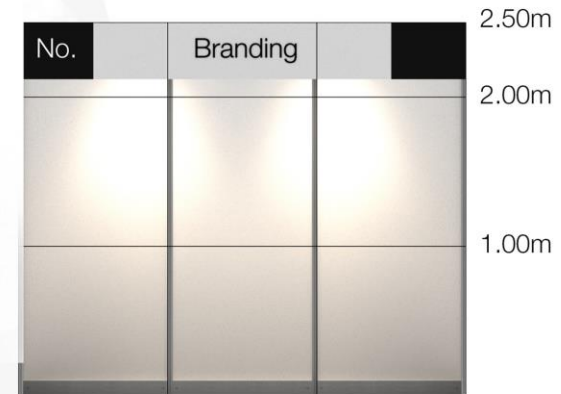

6m² - In-Line Booth

Standard Package Small (3 x 2 m) | row

Standard Package Small (3 x 2 m)

- ☒ Grey carpeting
- ☒ SYMA S-30 Back- and sidewalls H 2,5 m
- ☒ Fascia board including coloured branding H 380 mm
- ☒ 1 Spot-light
- ☒ 1 triple-power-socket (0,5 kW) incl. power-supply by ACV
- ☒ Cleaning and waste disposal on set-up day